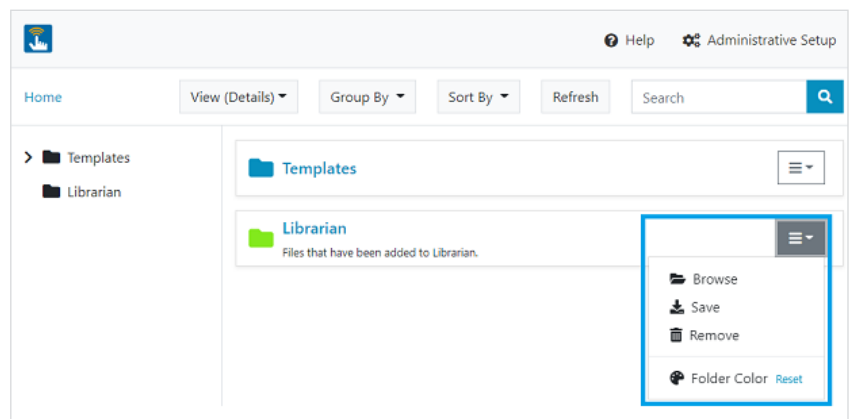

BarTender® 2022 is built to enable secure, anywhere, anytime printing for any business, and provides new, expanded resources for integration in enterprise environments.

- Print anywhere, at any time, on any operating system with Print Portal
- Easily connect labeling and enterprise data with our SAP HANA database connector
- Print faster with the newly redesigned Print Station, offering streamlined operations and improved performance
- Seamlessly integrate label printing with web applications using the BarTender REST API

New BarTender REST API

- Access an extensive set of BarTender actions via a RESTful web-service API to automate label printing
- Integrate BarTender and enterprise applications with scripting formats such as YAML and JSON
- Quickly understand how to use the BarTender REST API through OpenAPI documentation

Expanded access to remote printing with Print Portal

(Now available in Professional, Automation and Enterprise Editions)

- Find, select and print labels from any device in an instant, via web browser
- Define custom folder images and colors to make documents and labels simple to locate
- Create and manage more detailed user permissions with expanded, more in-depth administrator controls
- Find and set security and advanced properties on all-new property pages, designed with user experience in mind